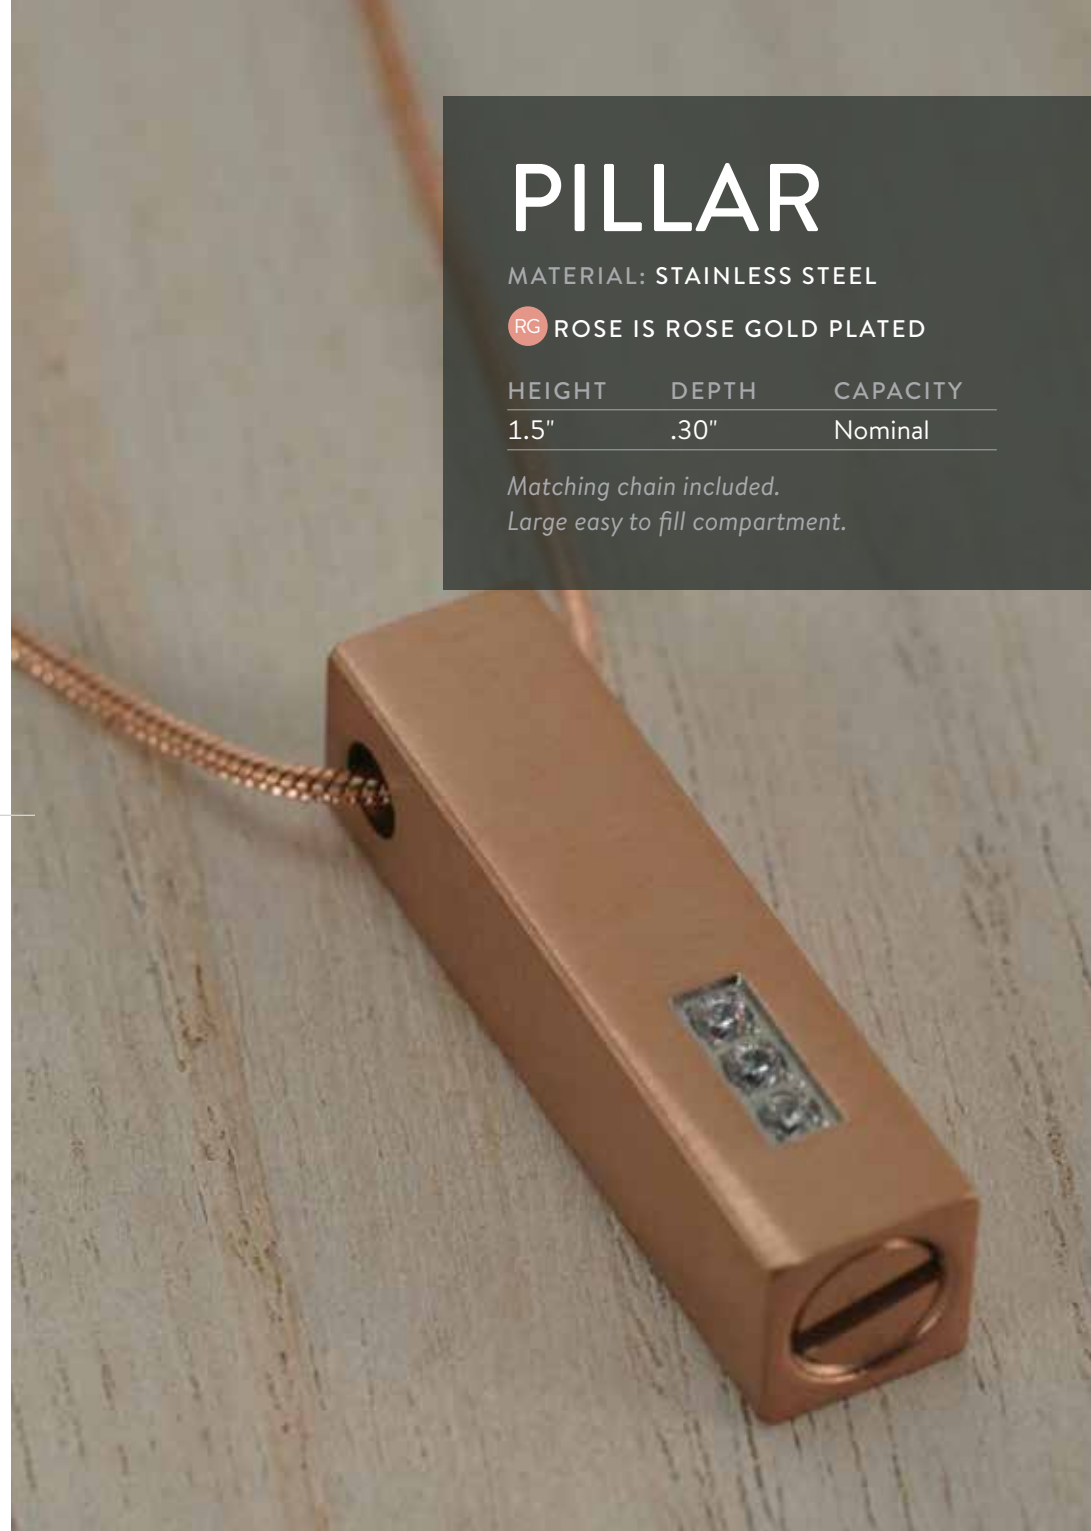

Onyx 
J5093

PILLAR

MATERIAL: STAINLESS STEEL

RG ROSE IS ROSE GOLD PLATED

HEIGHT	DEPTH	CAPACITY
1.5"	.30"	Nominal

*Matching chain included.
Large easy to fill compartment.*

HOURGLASS

MATERIAL: STAINLESS STEEL