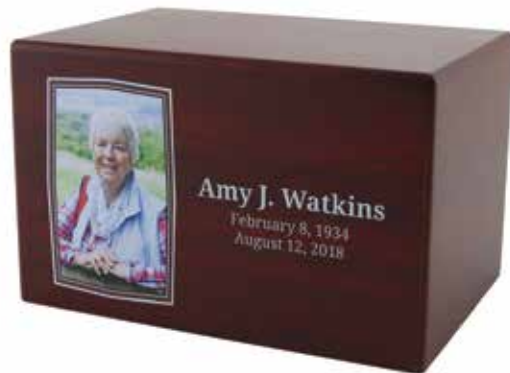

CIRCLE

Up to 4 Lines
40 Characters per line