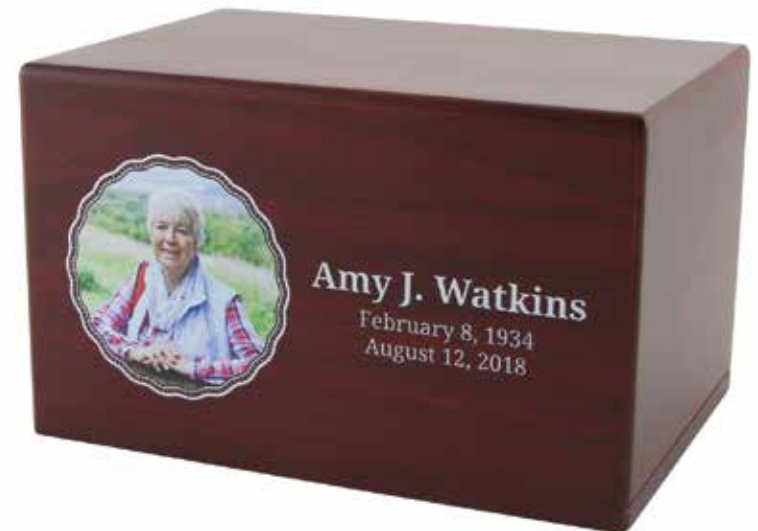

PHOTO PRINTING

You can now customize an urn with a photo of your loved one. This service produces vibrant, photo-realistic printing with a scratch-resistant, durable surface.

The custom photo printing process includes four key steps:

1. 1 Select a product
2. 2 Select a design template
3. 3 Select a font
4. 4 Select a photo