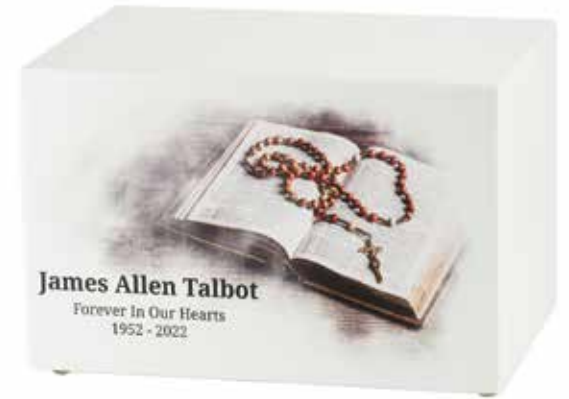

Bible & Rosary

100061

NEW