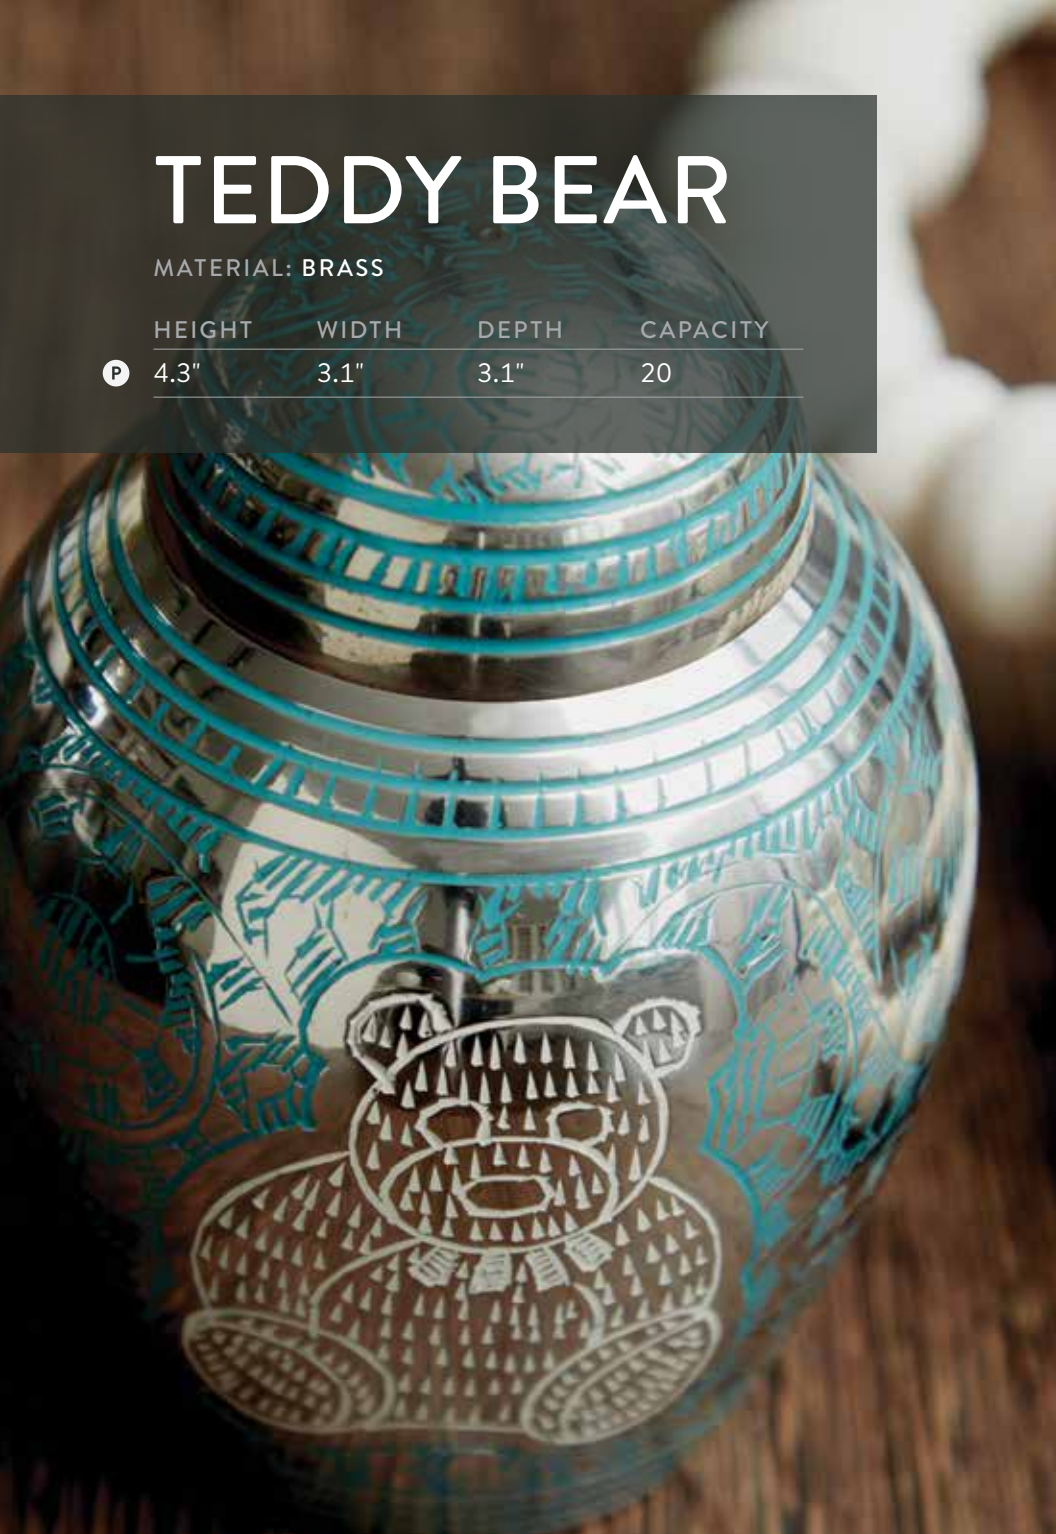

TEDDY BEAR

MATERIAL: BRASS

HEIGHT	WIDTH	DEPTH	CAPACITY
4.3"	3.1"	3.1"	20

P

Pink

P 2660P