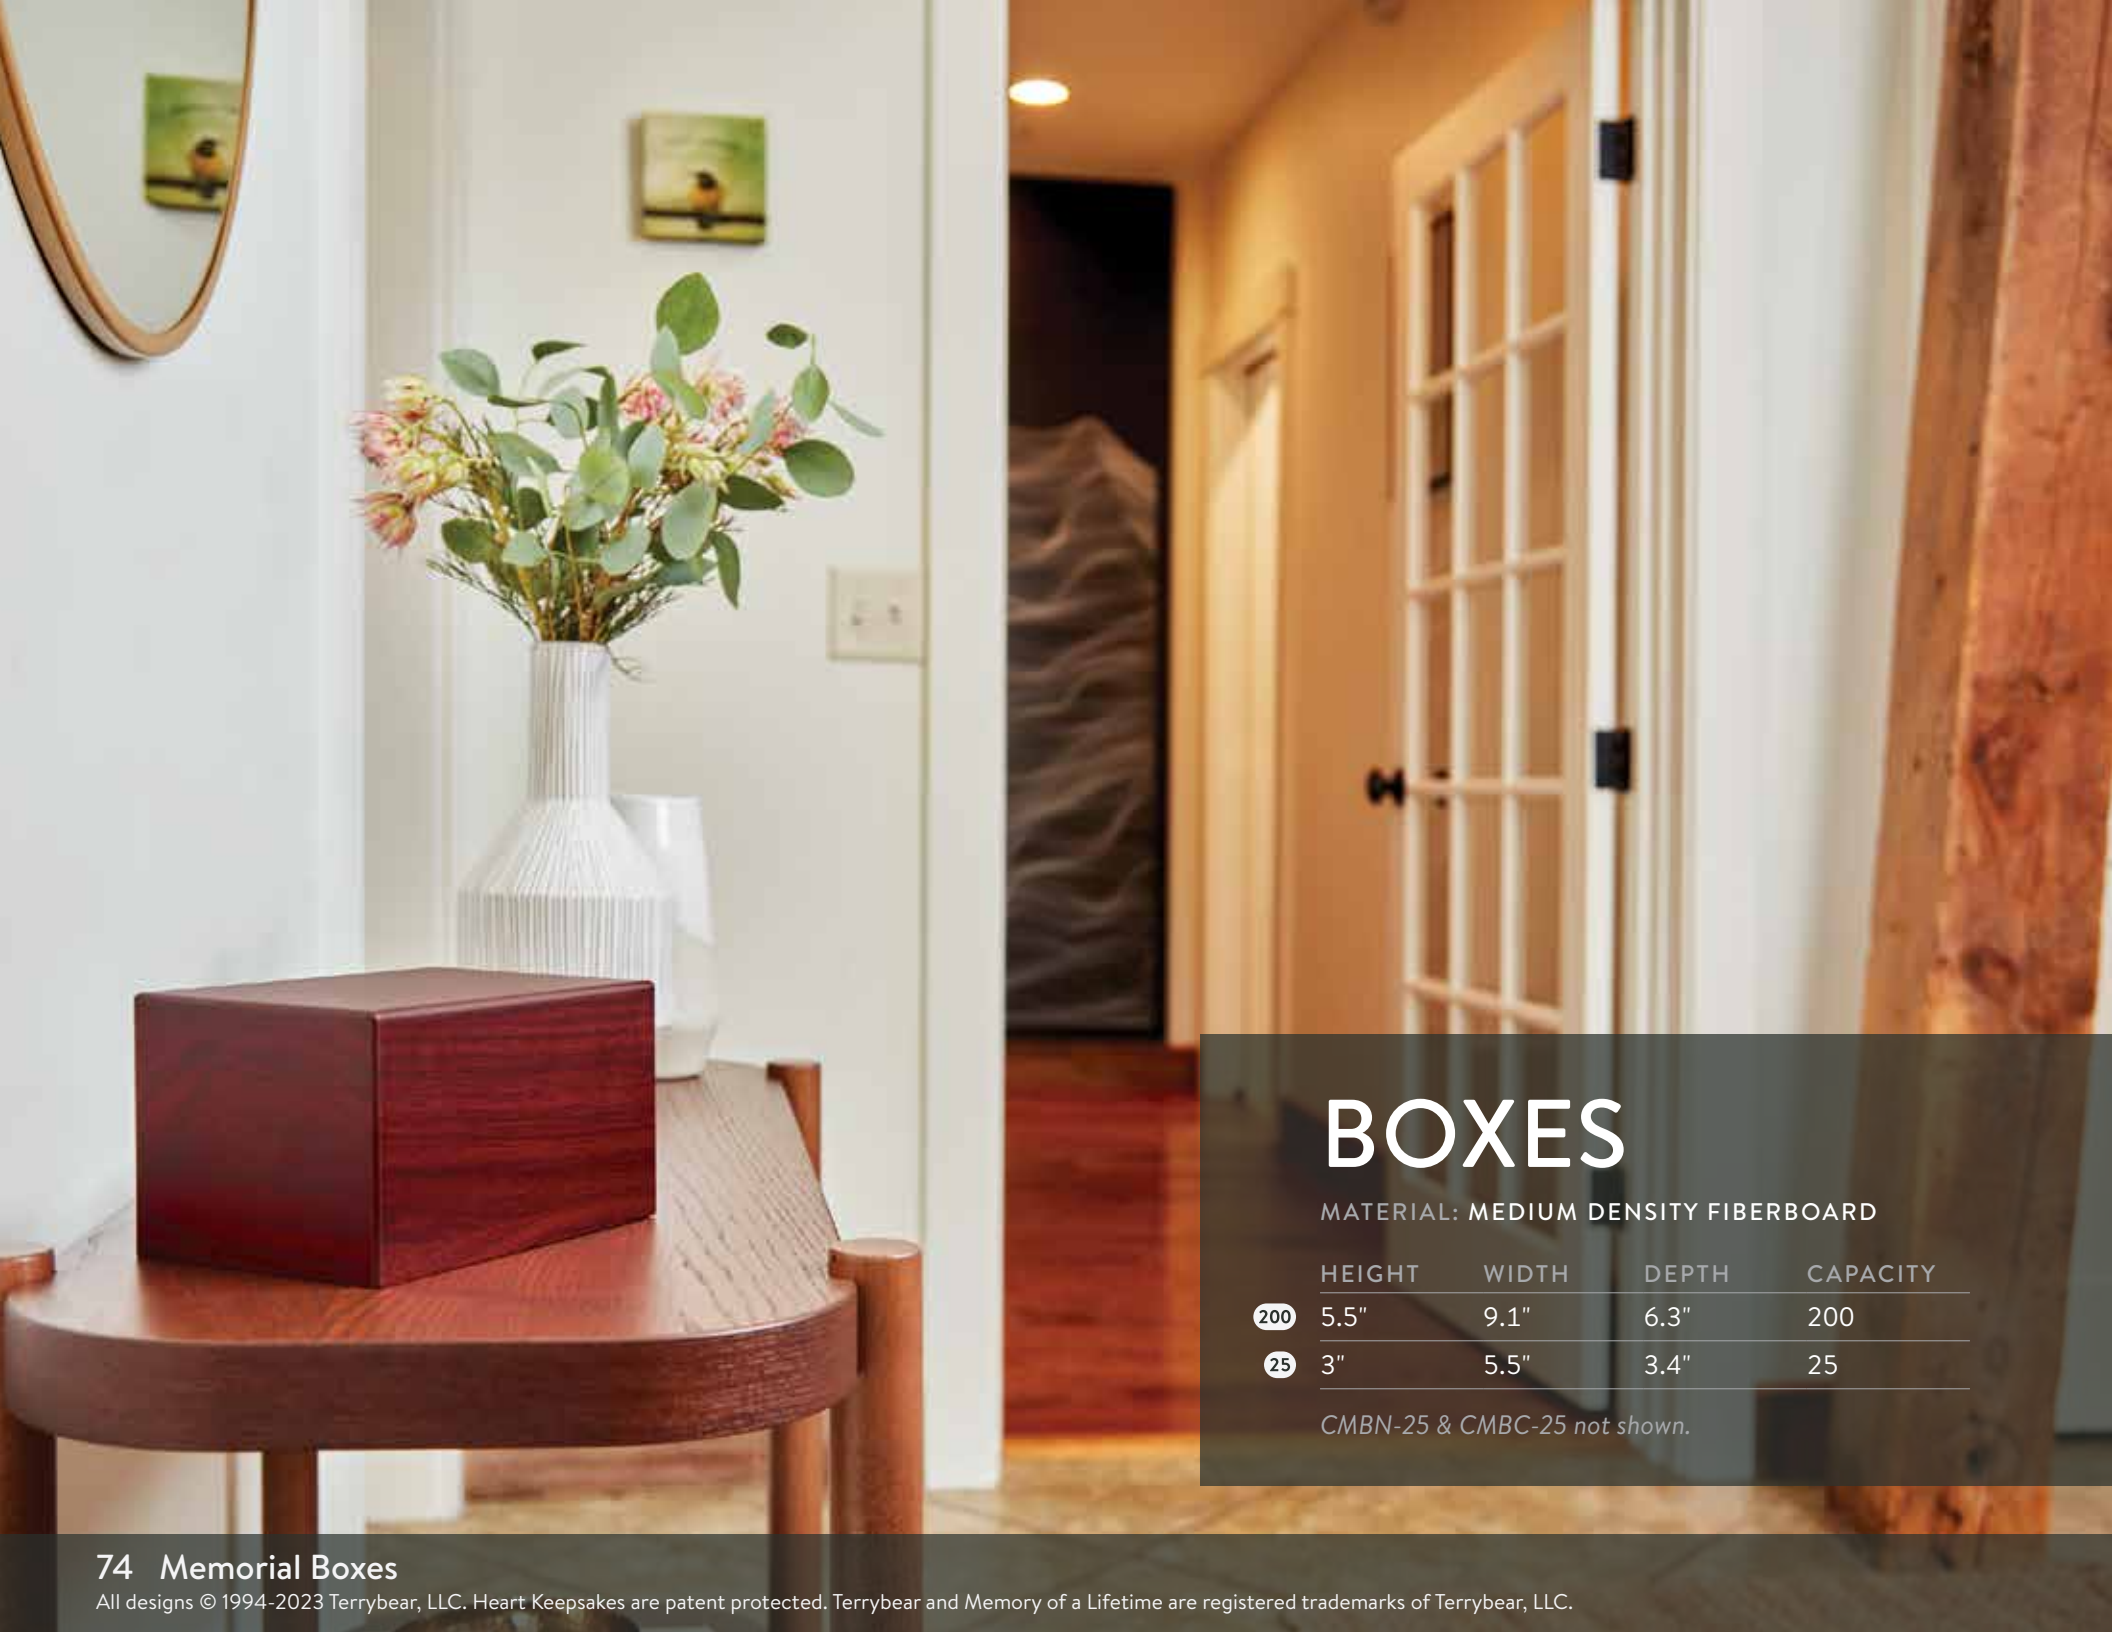

PHOTO

MATERIAL: MEDIUM DENSITY FIBERBOARD

	HEIGHT	WIDTH	DEPTH	CAPACITY
200	9.0"	6.25"	6.25"	200
25	5.0"	3.4"	3.6"	25

CMPB-25 & CMPK-25 not shown.

BOXES

MATERIAL: MEDIUM DENSITY FIBERBOARD

	HEIGHT	WIDTH	DEPTH	CAPACITY
200	5.5"	9.1"	6.3"	200
25	3"	5.5"	3.4"	25