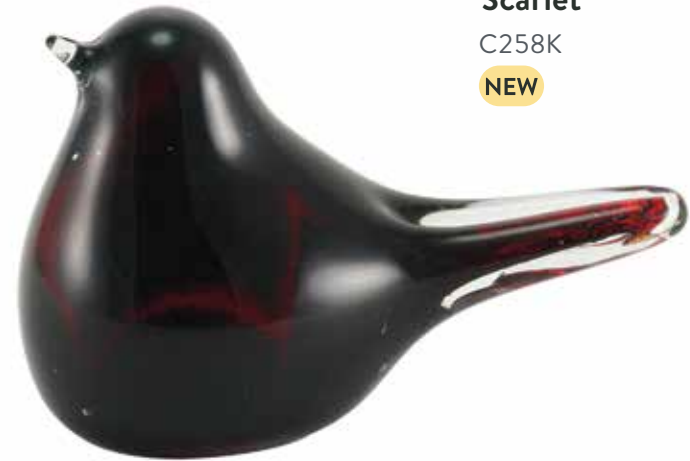

Scarlet
C258K
NEW